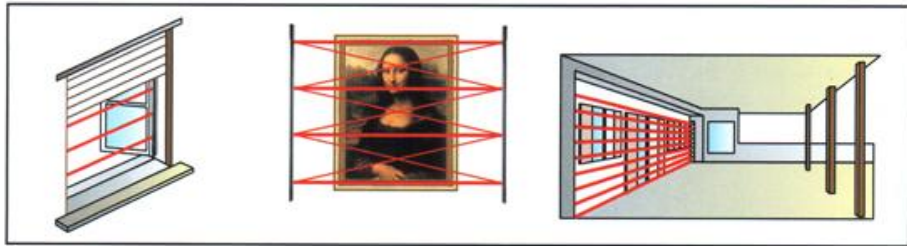

SAFE AND EASY

EASY TO INSTALL: as well as coming complete with a pre-wired cable, no special alignment procedures are required. The synchronisation of the rays is obtained automatically by way of an optic signal (without synchronism wire)

POSSIBLE INSTALLATION OF SEVERAL consecutive or parallel barriers thanks to automatic encoding of coupling the first time the device is switched on

EQUIPPED WITH ANTI-REMOVAL AND ANTI-OPENING DEVICE on both ends

VERSATILE

3 different operating models: point-point beams, adjacent beams and crossed beams

4 models for protection requirements of all dimensions. Range from 40 cm to 10 m for outdoor use and from 40 cm to 20 m for indoor use