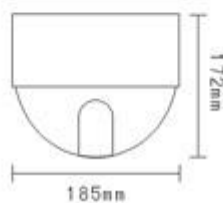

Dome Camera

Main Feature :

- 1.Horizontal: 360°0~300°/S
- 2.Tilting: 90°0~120°/S
- 3.6 Scanning track,128 presetting position
- 4.RS-485 Control
- 5.6 Inch housing

•External dimensions

GS-703CB

1/4"COLOR CCD ,480TVL,0.02LUX

LP-686B

1/4"COLOR CCD ,520TVL,0.02LUX/0LUX(IR)
COLOR TO B/W,DAY/NIGHT

•Specification

Size	GS-703CB	LP-686B
CCD	1/4"Color CCD	1/4"Color CCD,COLOR TO B/W
Horizontal Scanning Range	360°	360°
Horizontal Scanning Speed	0~300°/S	0~300°/S
Vertical Scanning Range	0°~ 90°	0°~ 90°
Vertical Scanning Speed	0-120°/S	0~120°/S
Scanning limitation	Horizontal adjustable	Horizontal adjustable
TV format	PAL format,1/4"color CCD	PAL format,1/4"color CCD
Resolution	480TVL	520TVL
Lowest Luminous	0.02LUX	0.02LUX / 0LUX(IR)
Built-In Lens	22times optical zooming lens (3.9~85.8mm)	27times optical zooming lens (3.6~97.2mm)
Digital Zooming	10times	10times
Zooming Mode	Auto	Auto
Presetting Position	128	128
Decoder	Have	Have
Cover Material	ABS Plastic	ABS Plastic
Input voltage	Pan:24VAC	Pan:24VAC
Wattage	Pan:5w/Camera:4w	Pan:5w/Camera:4w
Size of Carton (CM)	69*37*43	
20"container (28CBM)	250 C T N S	