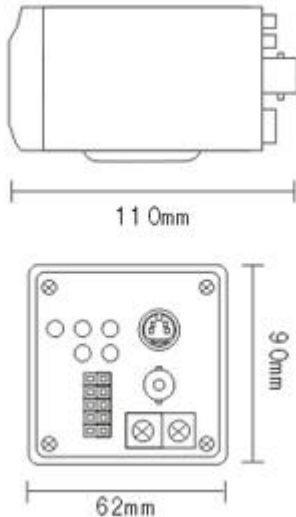

Day/Night Camera

Day/Night Camera

1/4" Color CCD ,27times Optical
(F=3.6~97.2mm)480TVL.0.01LUX day and night,
color to B/W

•External dimensions

Day/Night Camera

1/4" Color CCD ,27times Optical(F=3.6~97.2mm)
480TVL.0.01LUX day and night,color to B/W

•Specification

Item No	GS-723H
Sensor	1/4"solid State Image Sensor
Pixels	PAL:752x582
Sensor Area	3.6mmx2.7mm
Signal System	NTSC/PAL
Resolution	480TVL
Lowest Luminous	0.01LUX
Lens Fixture	27opticalx10digital times
Auto Plus Control	ON/OFF
Backlight ompensation	ON/OFF
CCD Aperture	1/50(1/60)-1/100,000(Second)
IRIS	Auto
White Balance	Auto Tracing White Balance
S/N	50dB
Video Output	1.0Vp-p,75Ω BNC
Voltage	24V DC
Wattage	350mA,4.2W(Max)
Size	60.0(W)x60.4(H)x103(D)mm
Size of Carton (CM)	60*41*35.5
20" container (28CBM)	333C T N S